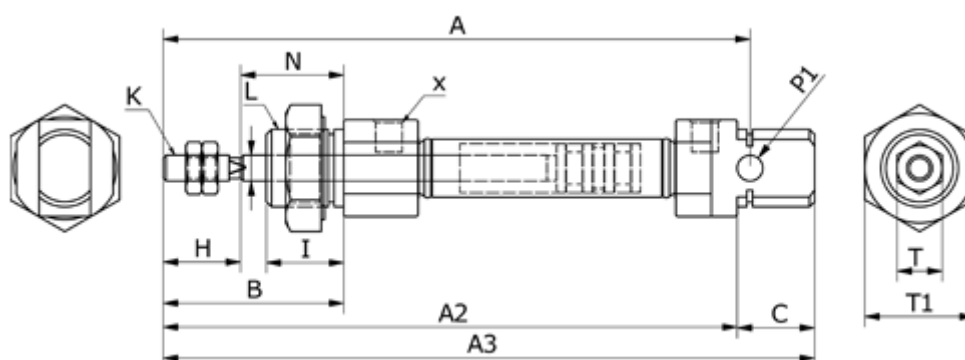

Data Sheet

Article number: 58MI12S0060CAP

Description: Cylinder MI-12x60-S-CA, Ø12x60
Double acting type - port M5

Measures

A	= 91	K	= M6x1,0	V = 6
A2	= 50	L	= M16x1,5	X = M5x0,8
A3	= 105	N	= 20	
B	= 38	O	= 14	
Bore diameter	= 12	P1	= 6	
C	= 17	Stroke	= 60	
HS	= 16	T	= 10	
I	= 17	T1	= 22	